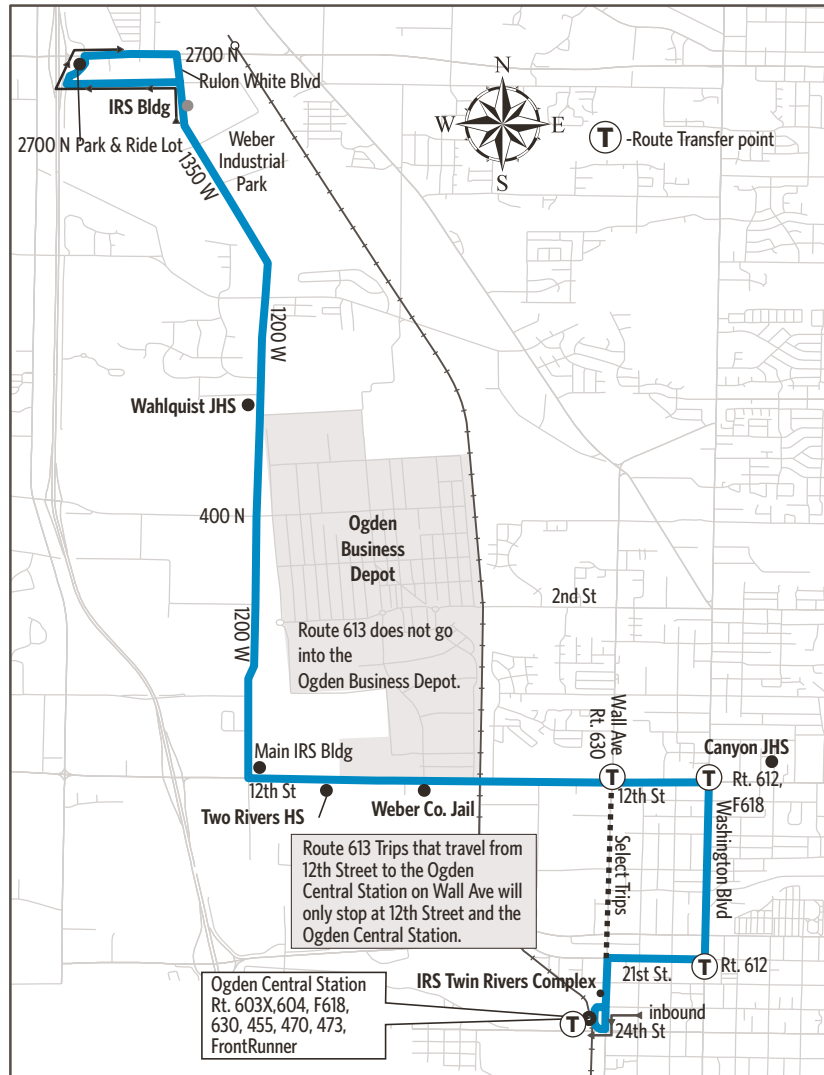

## Route 613 - Weber Industrial Park

For Information Call 801-RIDE-UTA (801-743-3882)  
outside Salt Lake County 888-RIDE-UTA (888-743-3882)  
www.rideuta.com

## Weber Industrial Park

Downtown Ogden  
Ogden Central Station  
IRS Center  
Weber Industrial Park

### HOW TO USE THIS SCHEDULE

Determine your timepoint based on when you want to leave or when you want to arrive. Read across for your destination and down for your time and direction of travel. A route map is provided to help you relate to the timepoints shown. Weekday, Saturday & Sunday schedules differ from one another.